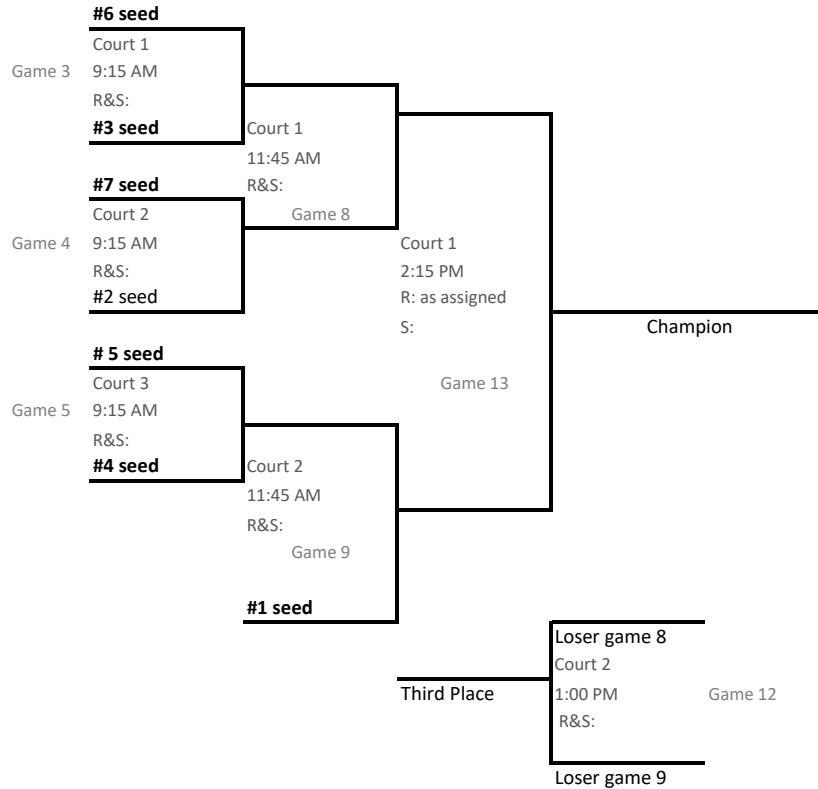

Sunday Single Elimination Tournaments

8 min quarters, 2 min between quarters, 4 min halftime

Championship Tournament

- #1 seed:
- #2 seed:
- #3 seed:
- #4 seed:
- #5 seed:
- #6 seed:
- #7 seed:

Teams will be responsible for refereeing and/or scorekeeping throughout the day.

Make sure you know your work assignments!!!

In most cases, losing teams will ref/score a game following their loss.

While every effort will be made to assign ref/score duties as close to the time you are done playing, it may be necessary for your team to work a game which does not immediately follow your loss.

Winning teams most likely will have some ref/score duties as well.

Consolation Tournament

- #1 seed:
- #2 seed:
- #3 seed:
- #4 seed:
- #5 seed:
- #6 seed:

Home team is listed second

Champion: _____
Runner up: _____
Third: _____
Fourth: _____

NOTE: If we get ahead, we'll stay ahead. Be prepared to start before the posted game times.